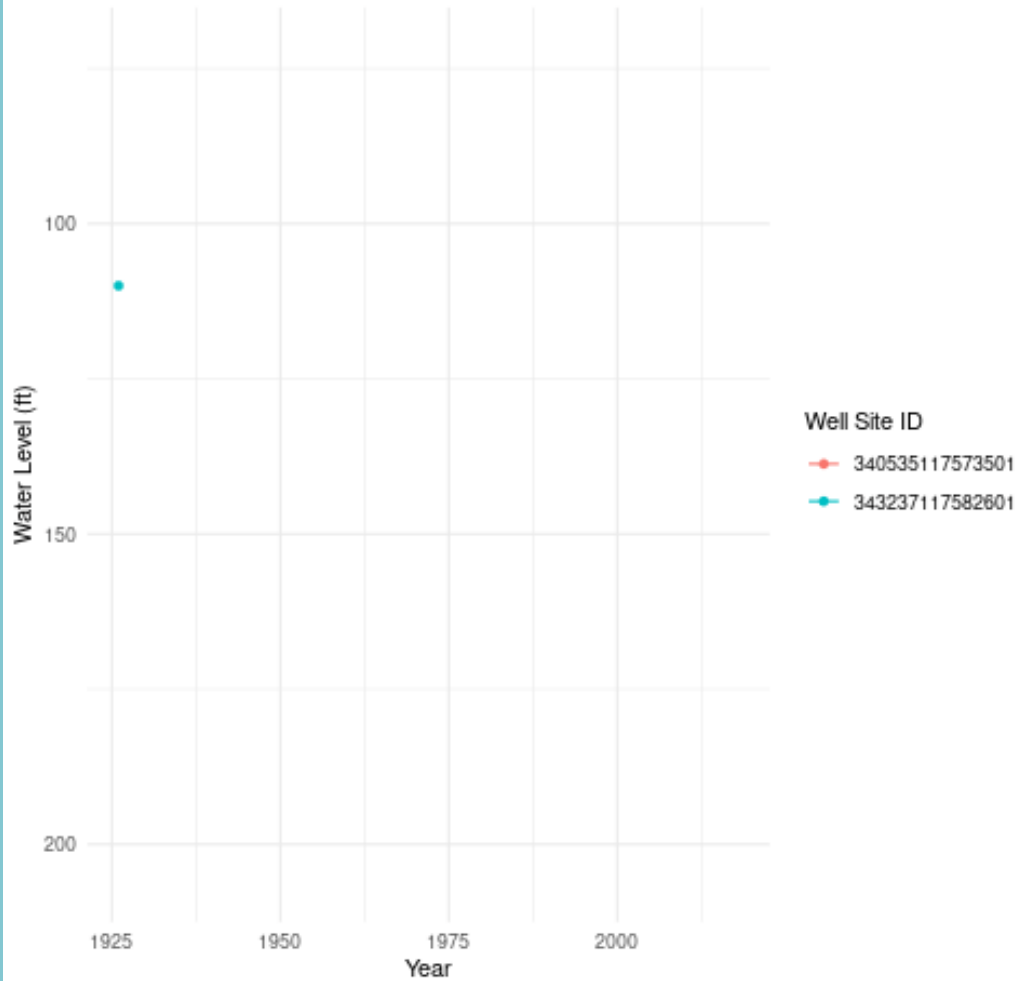

California Water Well Levels

California Water Well Levels